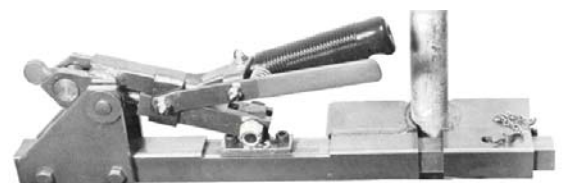

ONLY $ 329.00