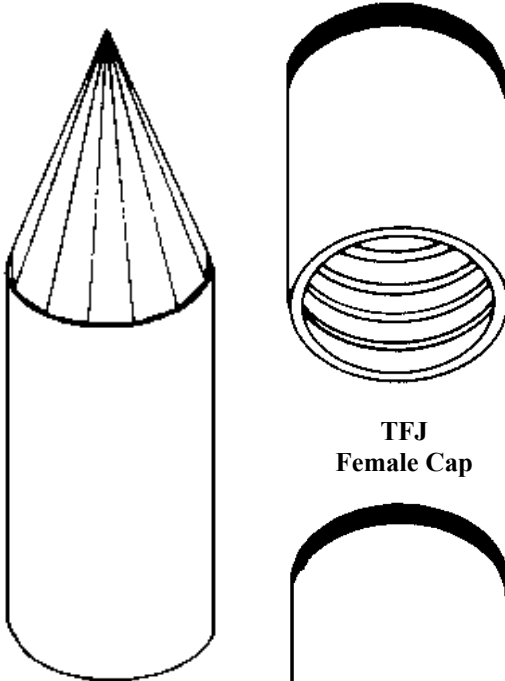

FLUSH JOINT FITTINGS Page 77

5 - 1 - 06

DEAN BENNETT SUPPLY CO
Toll Free : 800 - 621 - 4291
PRICES ARE YOUR NET COSTS

THREADED FLUSH JOINT CAPS & PLUGS

Female TFJ Caps

\$ 6.00	1/2"	12TFJCAP
\$ 6.40	3/4"	34TFJCAP
\$ 7.50	1"	1TFJCAP
\$ 8.00	1-1/4"	114TFJCAP
\$ 9.50	1-1/2"	112TFJCAP
\$ 9.90	2"	2TFJCAP
\$ 21.00	3"	3TFJCAP
\$ 17.95	4"	4TFJCAP

Male TFJ Plugs

\$ 6.00	1/2"	12TFJPLUG
\$ 6.40	3/4"	34TFJPLUG
\$ 7.50	1"	1TFJPLUG
\$ 8.00	1-1/4"	114TFJPLUG
\$ 9.50	1-1/2"	112TFJPLUG
\$ 9.90	2"	2TFJPLUG
\$ 21.00	3"	3TFJPLUG
\$ 17.95	4"	4TFJPLUG

TFJ
Female Cap

TFJ Female
Point

THREADED FLUSH JOINT POINTS

\$ 12.95 2" TFJ Point 2TFJPOINT Female Flush Joint Thread x Sharp Point

THREADED FLUSH JOINT LIFTING PLUGS

Male Flush Joint Thread (Pin) x Swivel Lifting Ring
Used to raise or lower pipe into the well